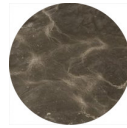

## FINISHES

Stone Finishes  
Filled and  
Polished  
Travertine  
(TR)

Stone Finishes  
Unfilled/Unpol-  
ished Travertine  
(TG)

Stone Finishes  
Filled and  
Polished Walnut  
Travertine  
(WTR)

Stone Finishes  
Unfilled/Unpol-  
ished Walnut  
Travertine  
(WTG)

Stone Finishes  
Glam Travertine  
(GT)

Stone Finishes  
Tivoli Silver  
(TSS)

Stone Finishes  
Tivoli Gold  
(TSG)

Stone Finishes  
Siena Silver  
(ASS)

Stone Finishes  
Siena Gold  
(ASG)

Stone Finishes  
Amani Dark  
(AD)

Stone Finishes  
Cortina White  
(CW)

Stone Finishes  
Imperial Grey  
(IG)

Stone Finishes  
Stripe Marble  
(ASM)

Stone Finishes  
Garmish Black  
(GB)

Stone Finishes  
Imperador  
(IMP)

Stone Finishes  
Amani Light  
(AL)

Stone Finishes  
Forest Brunello  
(FB)

Stone Finishes  
Forest Green  
(FG)

Stone Finishes  
Midnight Grey  
(MG)

Stone Finishes  
Beige Fantasy  
(BF)

Stone Finishes  
Sahara Noir  
(SN)

Stone Finishes  
Persian Bronze  
(PB)