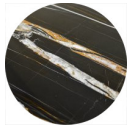

Stone Finishes  
Cortina White  
(CW)

Stone Finishes  
Imperial Grey  
(IG)

Stone Finishes  
Stripe Marble  
(ASM)

Stone Finishes  
Garmish Black  
(GB)

Stone Finishes  
Imperador  
(IMP)

Stone Finishes  
Amani Light  
(AL)

Stone Finishes  
Forest Brunello  
(FB)

Stone Finishes  
Forest Green  
(FG)

Stone Finishes  
Midnight Grey  
(MG)

Stone Finishes  
Beige Fantasy  
(BF)

Stone Finishes  
Sahara Noir  
(SN)

Stone Finishes  
Persian Bronze  
(PB)

Stone Finishes  
Black Granite  
(BG)

Stone Finishes  
Fantastic Onyx  
(OF)

Stone Finishes  
Volcano Onyx  
(OV)

Stone Finishes  
Green Onyx  
(OG)

Stone Finishes  
Red Onyx  
(OR)

Stone Finishes  
Brown Onyx  
(OB)

Stone Finishes  
White Onyx  
(OW)

Metal Finishes  
Polished Steel  
(PS)