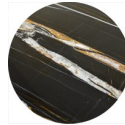

Stone Finishes
Amani Dark
(AD)

Stone Finishes
Cortina White
(CW)

Stone Finishes
Imperial Grey
(IG)

Stone Finishes
Stripe Marble
(ASM)

Stone Finishes
Garmish Black
(GB)

Stone Finishes
Imperador
(IMP)

Stone Finishes
Amani Light
(AL)

Stone Finishes
Forest Brunello
(FB)

Stone Finishes
Forest Green
(FG)

Stone Finishes
Midnight Grey
(MG)

Stone Finishes
Beige Fantasy
(BF)

Stone Finishes
Sahara Noir
(SN)

Stone Finishes
Persian Bronze
(PB)

Stone Finishes
Black Granite
(BG)

Stone Finishes
Fantastic Onyx
(OF)

Stone Finishes
Volcano Onyx
(OV)

Stone Finishes
Green Onyx
(OG)

Stone Finishes
Red Onyx
(OR)

Stone Finishes
Brown Onyx
(OB)

Stone Finishes
White Onyx
(OW)

Metal Finishes
Polished Steel
(PS)